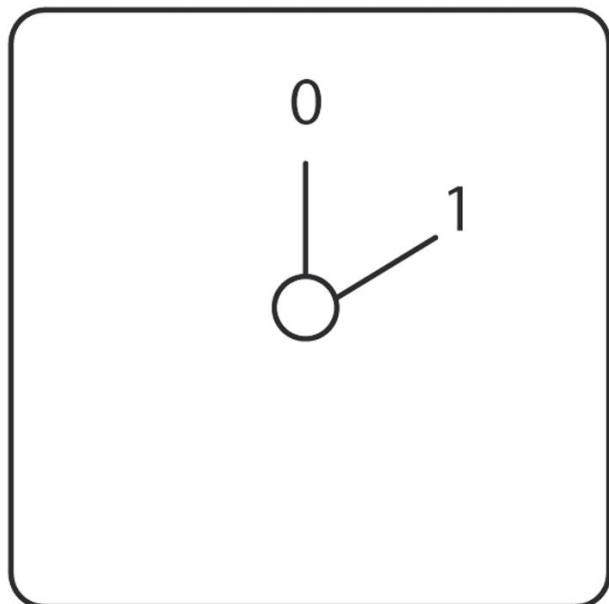

## On-Off switch 2-pole

Internal Reference: M10HSMAA2SA

IP40

Willenhal FT101 key

### Characteristics

I(n) AC21 690V	20 A	U(n)	V V
Modules	3	Contacts	2 NO