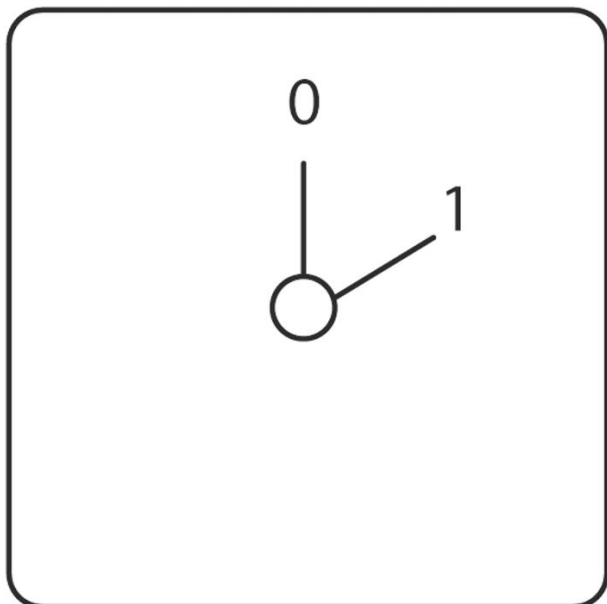

## On-Off switch 1-pole

Internal Reference: M10PA1SA

IP40

Willenhal FT101 key

### Characteristics

I(n) AC21 690V	20 A	U(n)	V V
h x p x xl (housing only)	64 mm	Contacts	1 NO