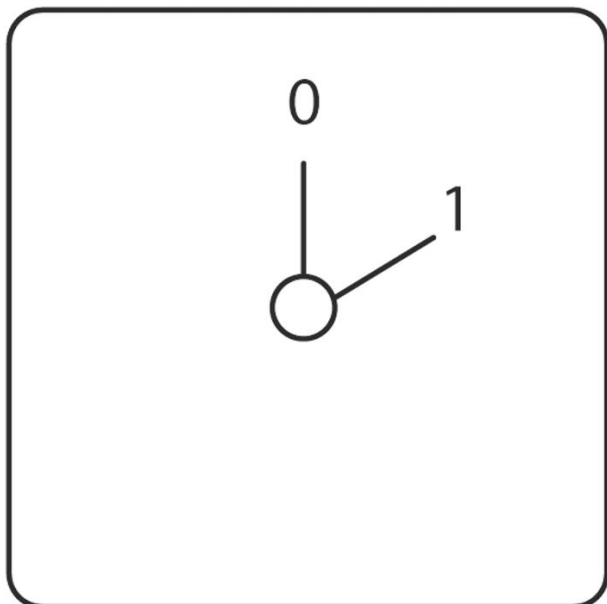

## On-Off switch 1-pole

Internal Reference: N20PA1SA

IP40

Willenhal FT101 key

### Characteristics

I(n) AC21 690V	32 A	U(n)	V V
h x p x xl (housing only)	78 mm	Contacts	1 NO