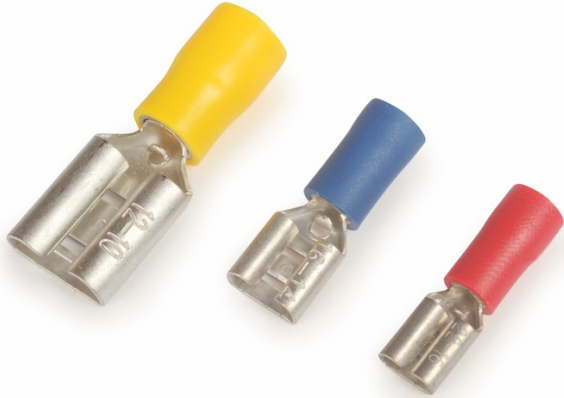

Insulated female faston, red, 1.5mm², W4.8mm

Internal Reference: SOFAFH-1.5/4.8

nach DIN 46245

Material: E-Cu DIN 40500

Isolierung: Polyamid

Characteristics

| | | | |
|---------|---------------------|-------|-------|
| Length | 19.4 mm | Color | rouge |
| Section | 1.5 mm ² | W | 5 mm |