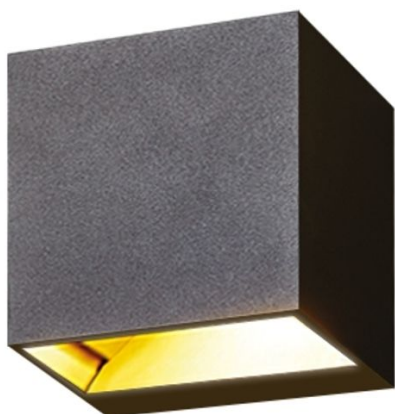

LED Wall Lamp Teco CUSCO 10x10x10 2x5W 2700K Ra90 Dim Nr.

Internal Reference: TLC205WB60C0

- Applique LED murale 2x5W Up & Down

Characteristics

Height	100 mm	Length	100 mm
Power	2 W	Width	100 mm
Color	Noir	IP	43
range	CUSCO	Dimming	Phase
mA CC	500	Lumen Output	2x400 lm
Kelvin	2700	CRI (Ra)	>90
Angle	60 °	Energy Class EU 2022	F
CIE Flux Code	4 9 41 40 100		