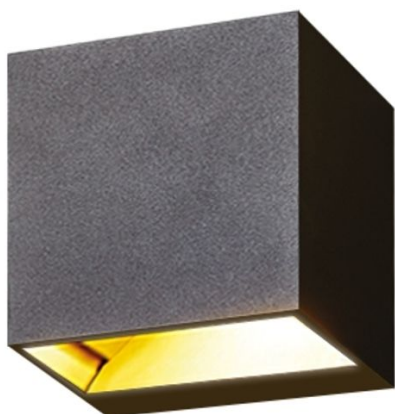

# LED Wall Lamp Teco CUSCO 10x10x10 2x5W 3000K Ra90 Dim Nr.

Internal Reference: TLC205WB60C1

- Applique LED murale 2x5W Up & Down

## Characteristics

Height	100 mm	Length	100 mm
Power	2 W	Width	100 mm
Color	Noir	IP	43
range	CUSCO	Dimming	Phase
mA CC	500	Lumen Output	2x400 lm
Kelvin	3000	CRI (Ra)	>90
Angle	60 °	Energy Class EU 2022	F
CIE Flux Code	4 9 41 40 100		