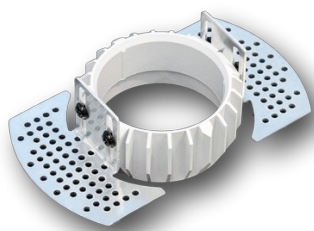

Flush mounting set without rim for KHEO 58

Internal Reference: TLK580TRIM00

Kit trimless pour KHEO - 6W \varnothing 58.

Characteristics

Hole	76 mm	range	KHEO
Exterior Diameter	58 mm		