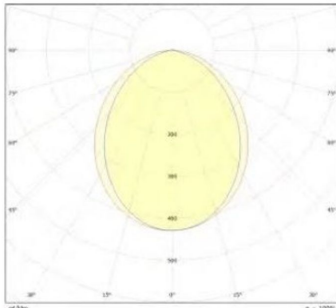

B; Opal diffuser

PC Opal diffuser-95°