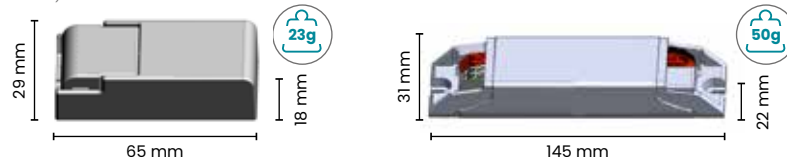

DRIVER (REQUIRED) / TREIBER (OBLIGATORISCH)