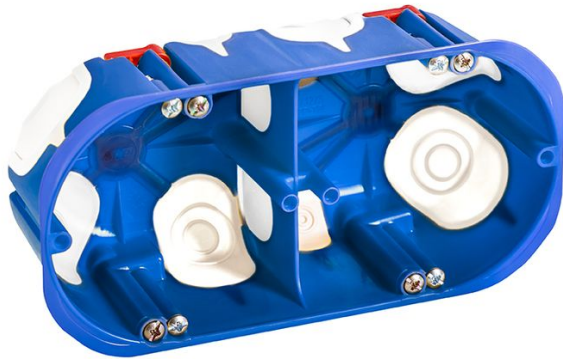

Hollewanddoos tweevoudig D68x48

Interne referentie: D702K

The screws for hollow wall-mounting are supplied assembled in all references

All references with double-injection elastic entries

References 2K-3K with partition

Self-extinguishing PP+TPE

Blue base : RAL5002

Flush fit - Hollow walls. (Glow wire resistance 850

- C)

Kenmerken

Diepte	48 mm	Diameter	68 mm
Verpakking	80 pcs		