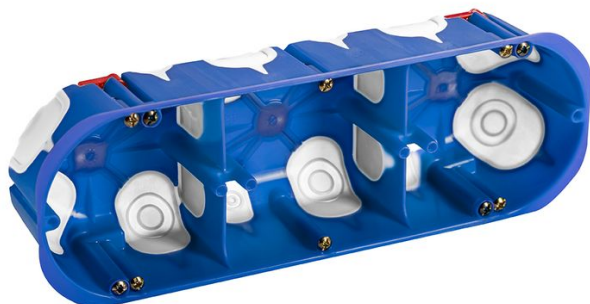

Hollewanddoos drievoudig D68x48

Interne referentie: D703K

The screws for hollow wall-mounting are supplied assembled in all references

All references with double-injection elastic entries

References 2K-3K with partition

Self-extinguishing PP+TPE

Blue base : RAL5002

Flush fit - Hollow walls. (Glow wire resistance 850

- C)

Kenmerken

Diepte	48 mm	Diameter	68 mm
Verpakking	50 pcs		